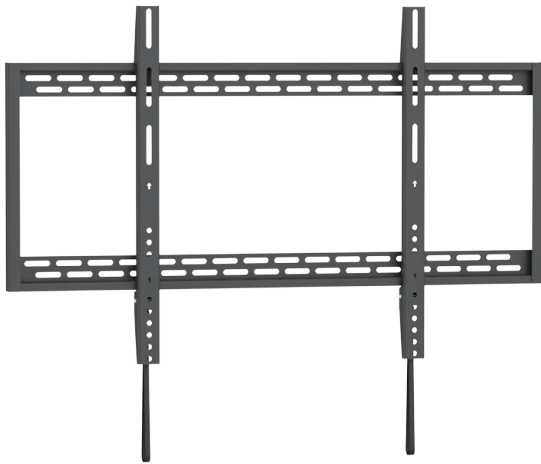

Low-Profile Landscape Wall Mount (Max. 100kg) - AS3769F

Screen Size

Maximum Weight

Flat Profile

Landscape

Features

- Suitable for most 60"-100" screens
- Fit mounting patterns up to 923x610mm
- Maximum VESA pattern: 900x600mm
- Maximum hole pattern: 923x610mm
- Mounting profile from wall: 32mm
- Maximum weight capacity: 100kg/220lbs
- Open design for easy cable and electrical access
- Pull-down cords to enable convenient quick release

Specifications

Mount Type	Fixed Landscape Wall Mount
Mounting Pattern	Universal
Material	Steel
Recommended Screen Size	60"-100"
Weight Capacity	100kg/220lbs
Load Tested	4 times weight capacity approved
Maximum Hole Pattern (WxH)	923x610mm
Compatible VESA Patterns	200x200, 400x200, 300x300, 400x400, 600x400, 800x400, 900x600
Maximum VESA Pattern	800x400
Tilt	0°
Swivel	0°
Level Adjustment	0°
Rotation	0°
Profile	32mm